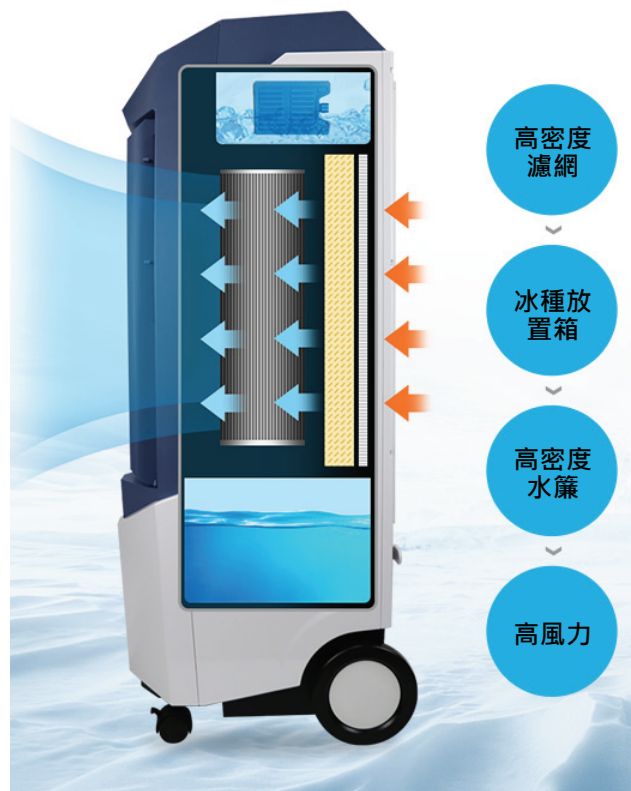

## 14L Evaporative Cooler

Dimension	28.6 x 40 x 95 cm
Power consumption	220V, 50Hz, 150W
Air Flow	1,000m <sup>3</sup> /hr
Serving area	10/m <sup>2</sup>
Cool Time	12 hrs
Noise	<30-50 db

### Features:

- Remote control
- Manual vertical swing
- Low water protection for pump
- Build in timer
- UV resist casing

2 Ice Pads

Silence

Silm Design

Call Now  
5503 8458

[www.hkmisting.com](http://www.hkmisting.com)