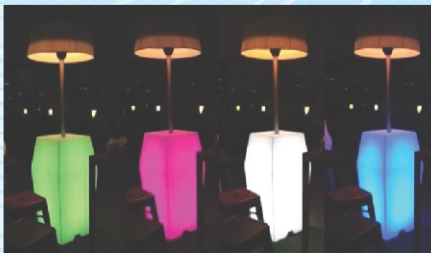

EH04A, EH04B, EC04C Electrical Heater

EH04A

EH04B

EH04 Basic

Specification			
Model	EH04A (Blocks)	EH04B (Cruved)	EH04 Basic (Round base)
Power consumption	220V, 1000/1500/2500W		220V, 900/1200/2100W
Base dimension	57cm (W) x 57cm (L) x 220cm (H)	57cm (D) x 220cm (H)	
Head dimension	74cm (D) x 42cm (H)		
Coverage	20-30m ²		
Colour	16 LED colours (auto change or fixed mode)		
Weight	25kg		

Stylish design with 16 LED colours, excellent for creating atmosphere at night

Even and effectice heat transmission to reduce unnecessary heat loss

Detailed craftsmanship, with durable casing to withstand weathering.