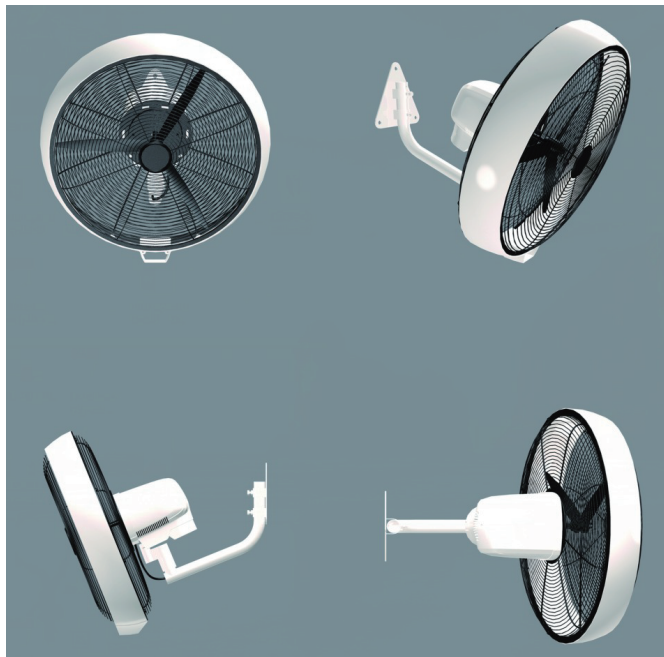

WM25

Wall-Mount Fan

Dimension	89.5 x 60.2 x 67 cm
Power consumption	220V, 50Hz, 190W
Wind Capacity	1,450 rpm
Noise	<55 db
Weight	15KG

CE

IP 54

*Ip54 suitable for semi outdoor with shade only

Silence

Strong Wind